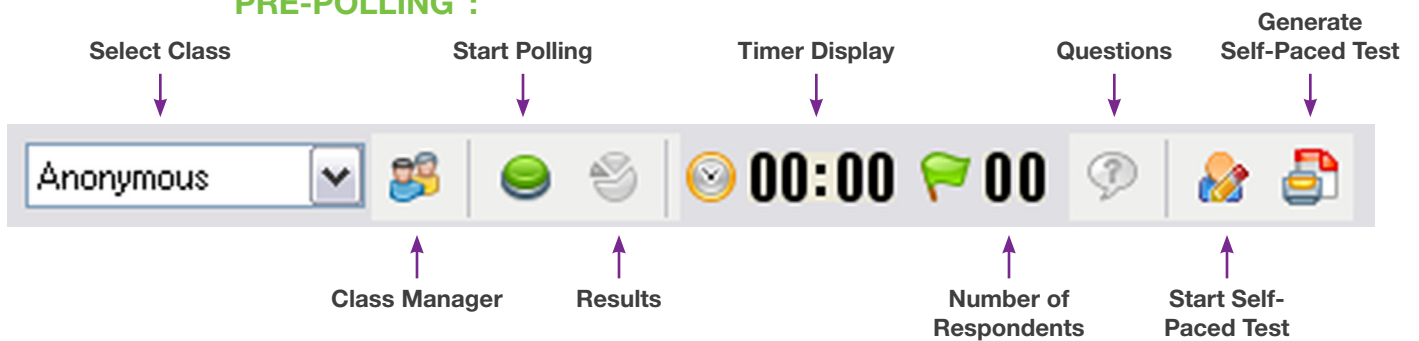

**MimioVote Toolbar**

MimioVote Toolbar is used in conjunction with MimioVote Question templates while in MimioStudio Notebook.

**PRE-POLLING\*:**

**TO STOP POLLING:**

**Quick Vote Toolbar**

Use Mimio Quick Vote to poll students while outside of Notebook. Access Mimio Quick Vote via the Applications button on your MimioStudio Tools Toolbar.

\* The MimioVote Toolbar will only appear when a MimioVote Station is connected to your computer and a MimioVote Question template is on a page within your lesson.