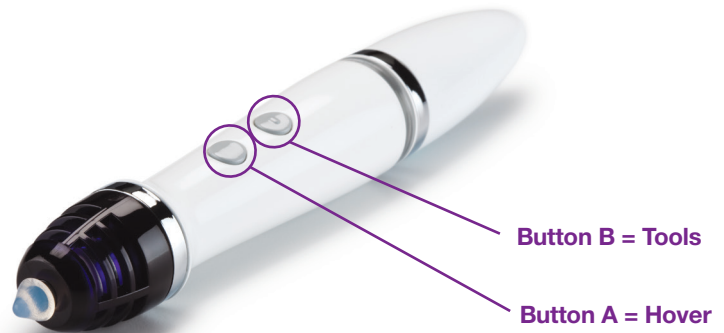

The MimioTeach™ interactive whiteboard easily turns any dry erase whiteboard into an interactive system.

Dock the stylus on the side of the MimioTeach bar for recharging when not in use. Status light will turn solid green during charging.\*

\*An amber light on the stylus indicates that it must be recharged immediately.

Depressing tip, while holding down Button A, creates Right-Click.

**Status Light**

**Off:** Not receiving power; USB/power cable is not connected, or MimioTeach is turned off.

**Solid Green:** MimioTeach is connected and receiving power; MimioStudio™ software is running.

**Flashing Green:** MimioTeach is connected and receiving power; MimioStudio software is not running.

**Solid Amber:** MimioTeach is connected and receiving power; MimioTeach is searching for connection to the MimioHub™ receiver.